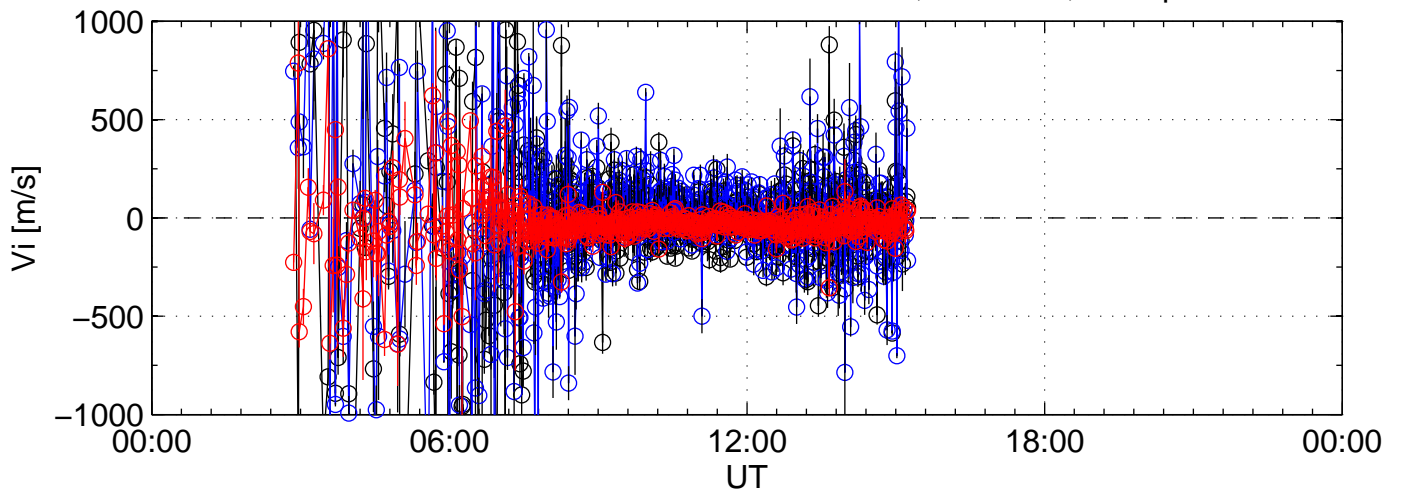

2010-01-19 kst beat 0000sec black:North, blue:East, red:Up

2010-01-19 kst beat 0000sec black:North, blue:East