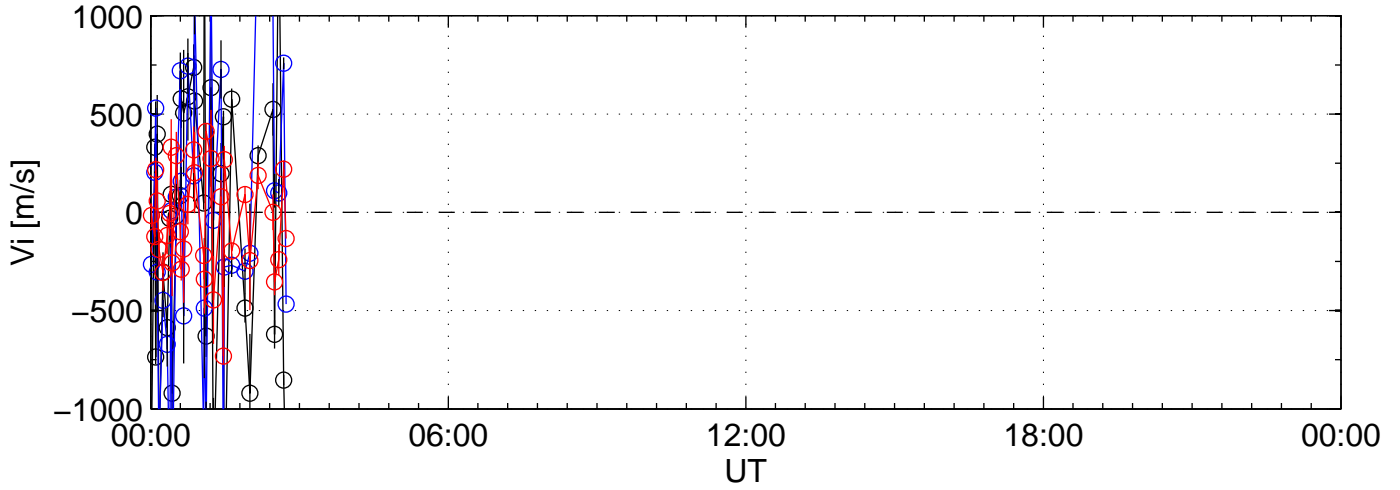

2010-01-19 kst beat 0060sec black:North, blue:East, red:Up

2010-01-19 kst beat 0060sec black:North, blue:East