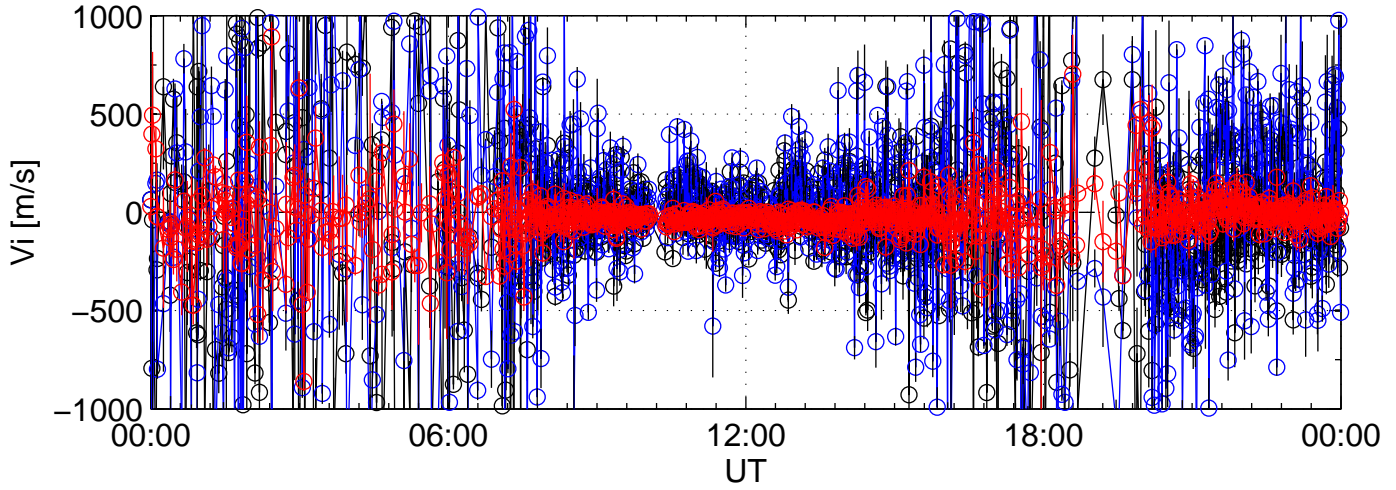

2010-01-22 kst beat 0000sec black:North, blue:East, red:Up

2010-01-22 kst beat 0000sec black:North, blue:East