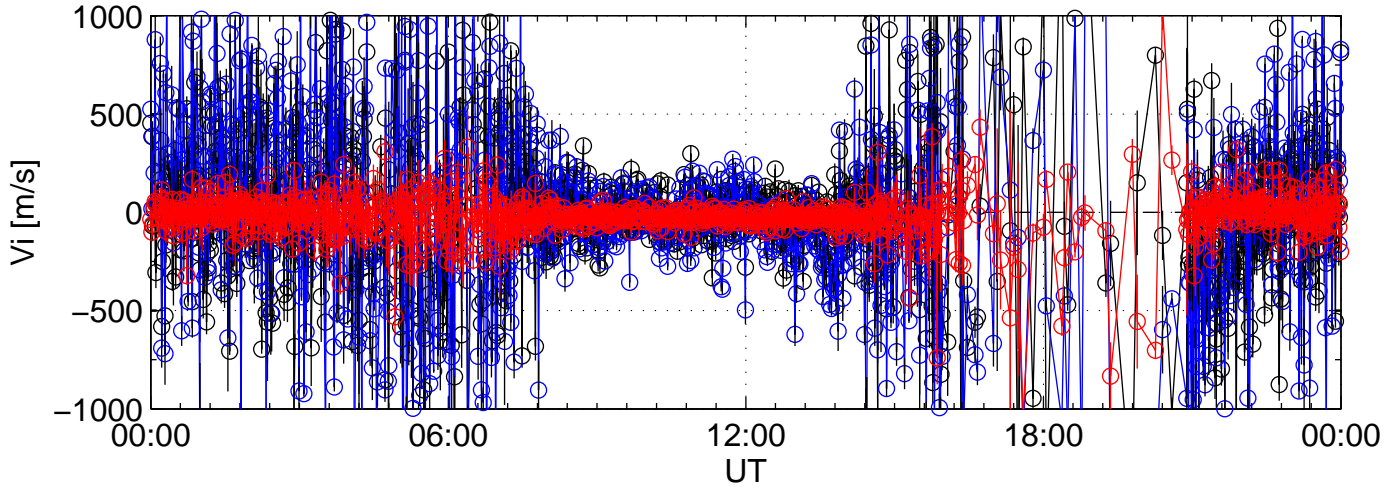

2010-01-23 kst beat 0000sec black:North, blue:East, red:Up

2010-01-23 kst beat 0000sec black:North, blue:East