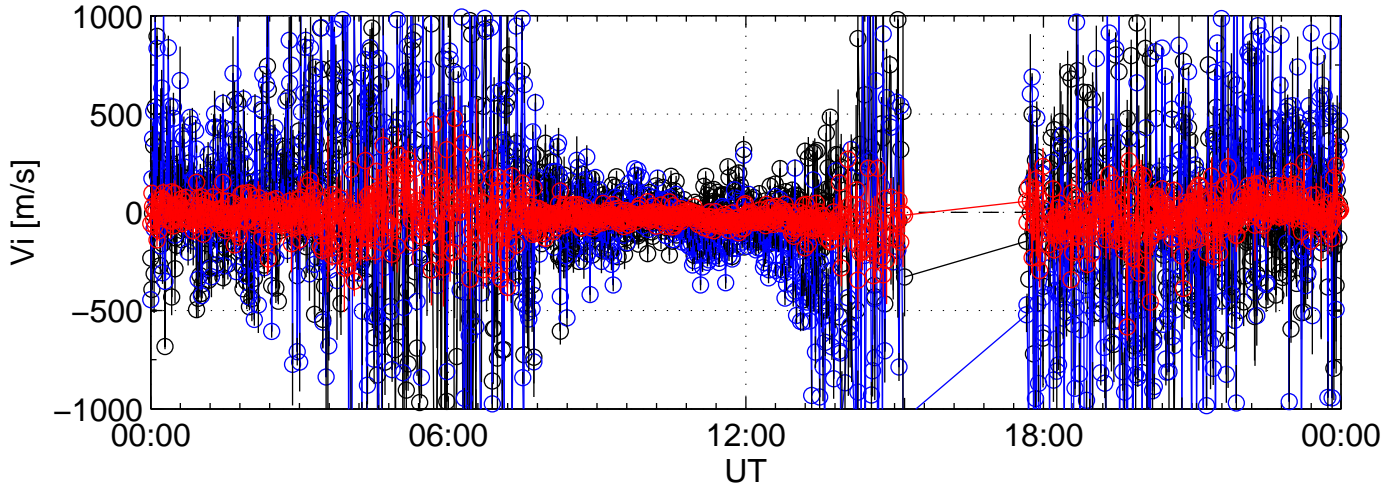

2010-01-24 kst beat 0000sec black:North, blue:East, red:Up

2010-01-24 kst beat 0000sec black:North, blue:East