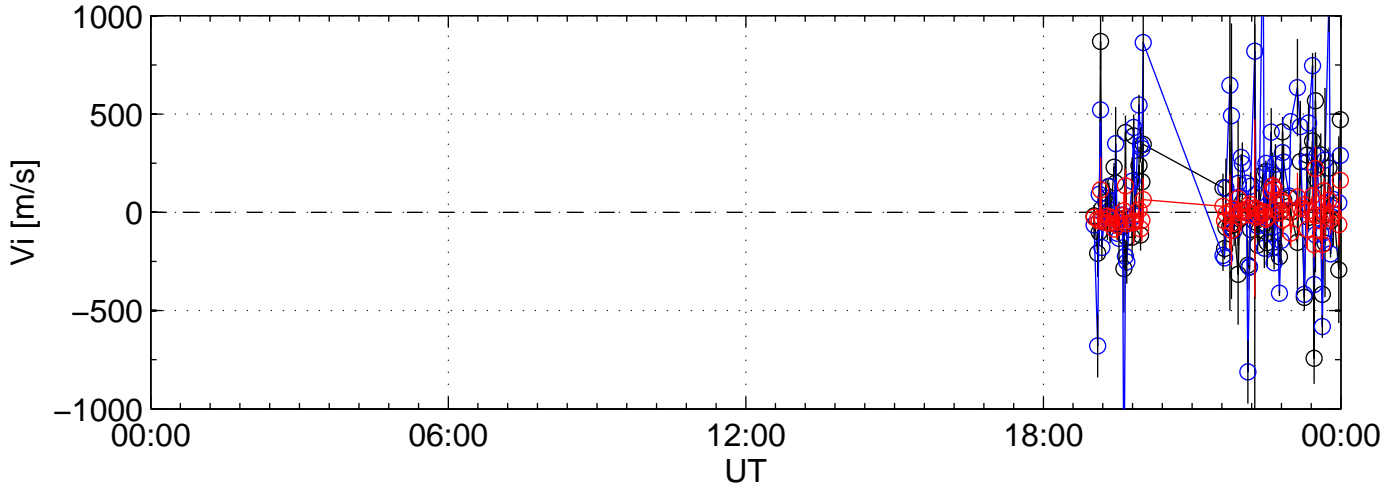

2010-03-04 kst beat 0000sec black:North, blue:East, red:Up

2010-03-04 kst beat 0000sec black:North, blue:East