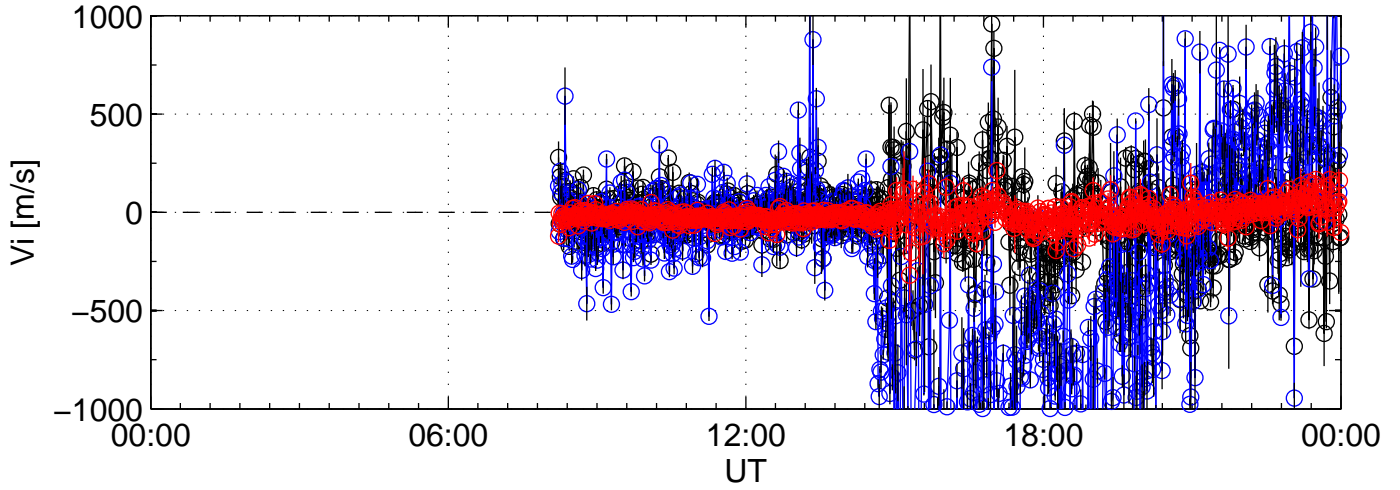

2011-02-01 kst beat 0000sec black:North, blue:East, red:Up

2011-02-01 kst beat 0000sec black:North, blue:East