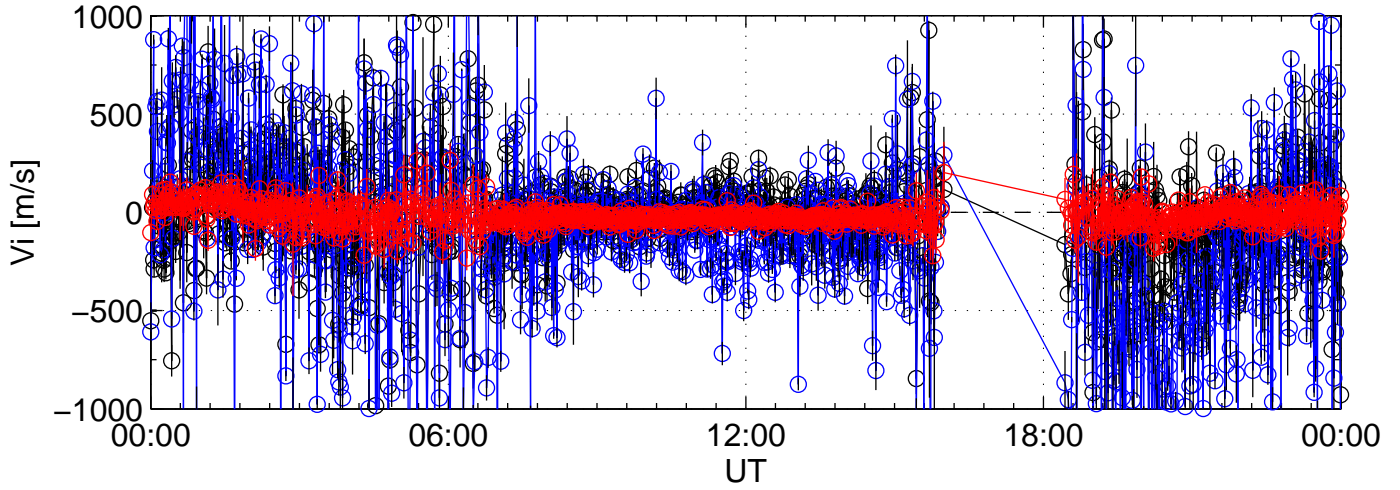

2011-02-02 kst beat 0000sec black:North, blue:East, red:Up

2011-02-02 kst beat 0000sec black:North, blue:East