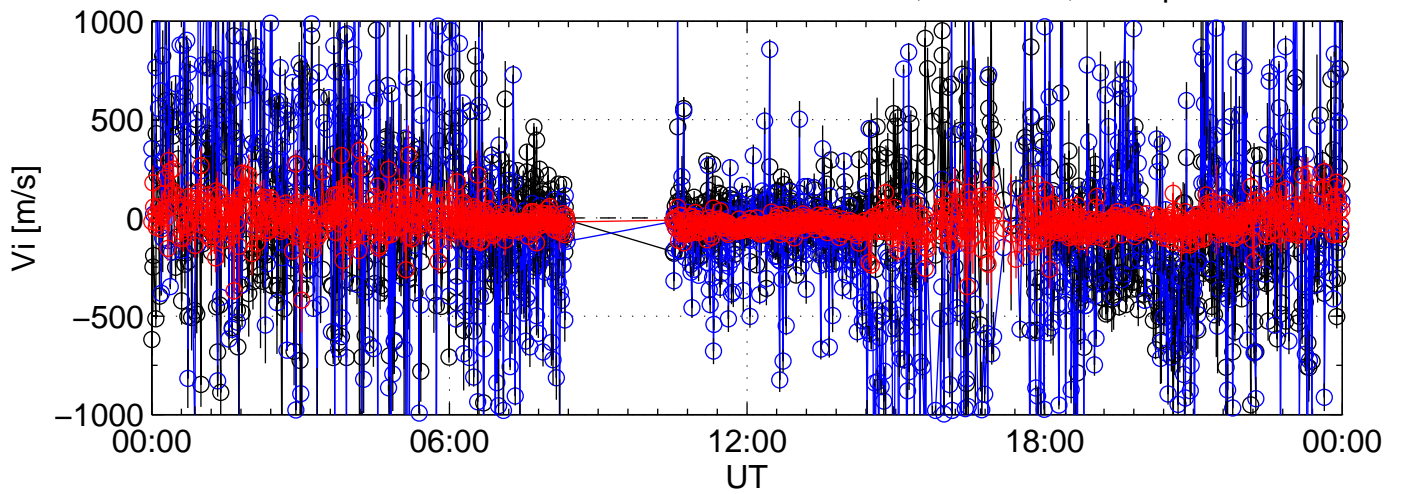

2011-02-05 kst beat 0000sec black:North, blue:East, red:Up

2011-02-05 kst beat 0000sec black:North, blue:East