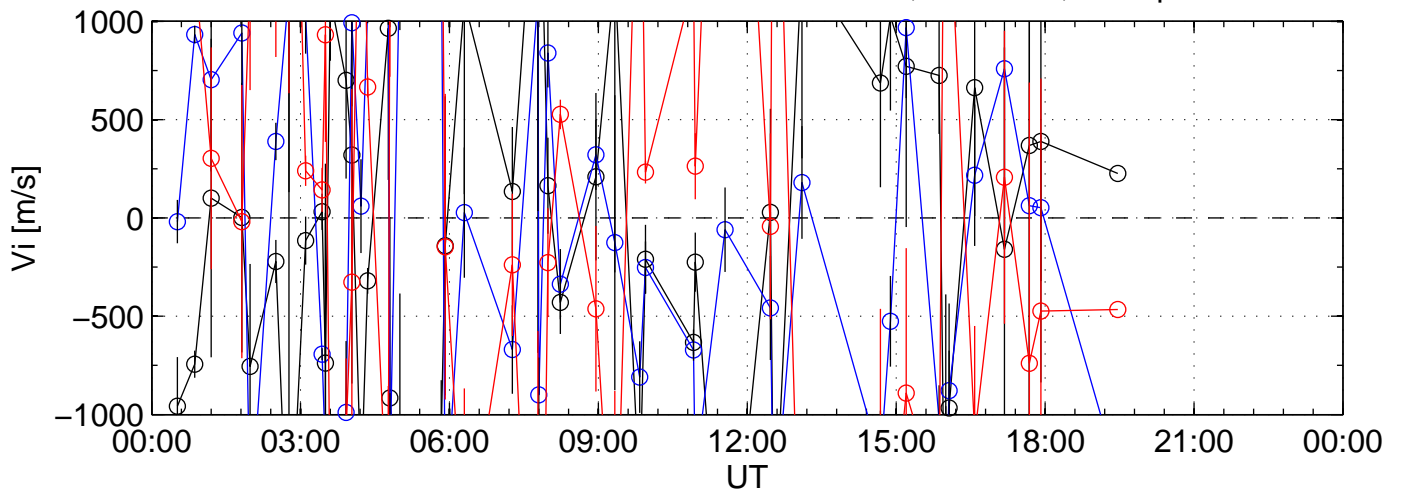

2017-12-19 kst bell 0060sec black:North, blue:East, red:Up

2017-12-19 kst bell 0060sec black:North, blue:East