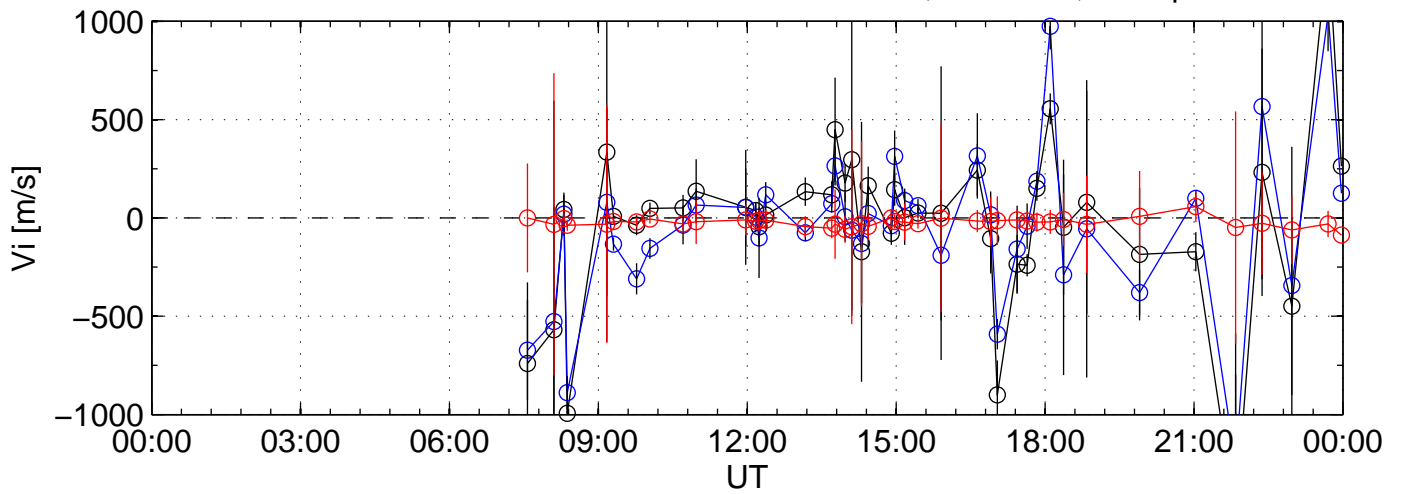

2013-07-08 kst mand 0060sec black:North, blue:East, red:Up

2013-07-08 kst mand 0060sec black:North, blue:East