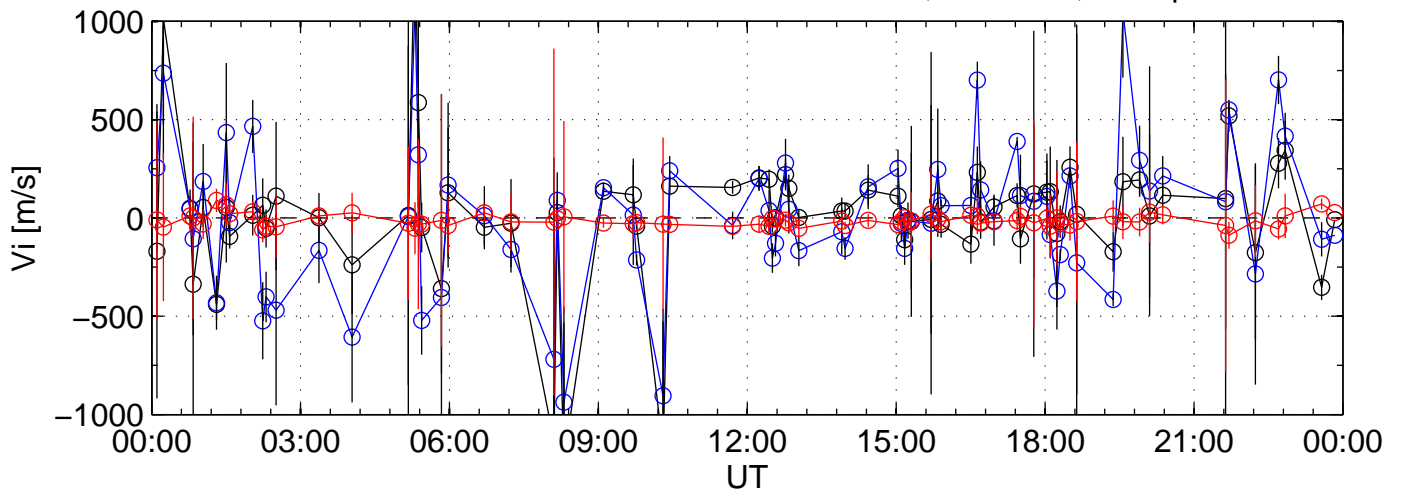

2013-07-09 kst mand 0060sec black:North, blue:East, red:Up

2013-07-09 kst mand 0060sec black:North, blue:East