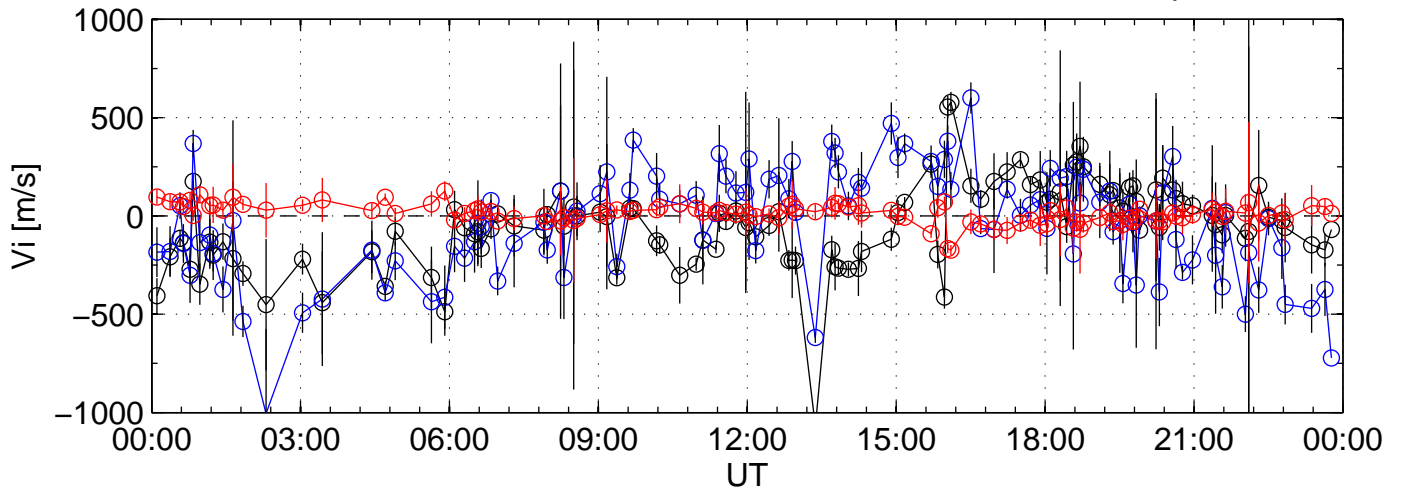

2013-07-10 kst mand 0060sec black:North, blue:East, red:Up

2013-07-10 kst mand 0060sec black:North, blue:East