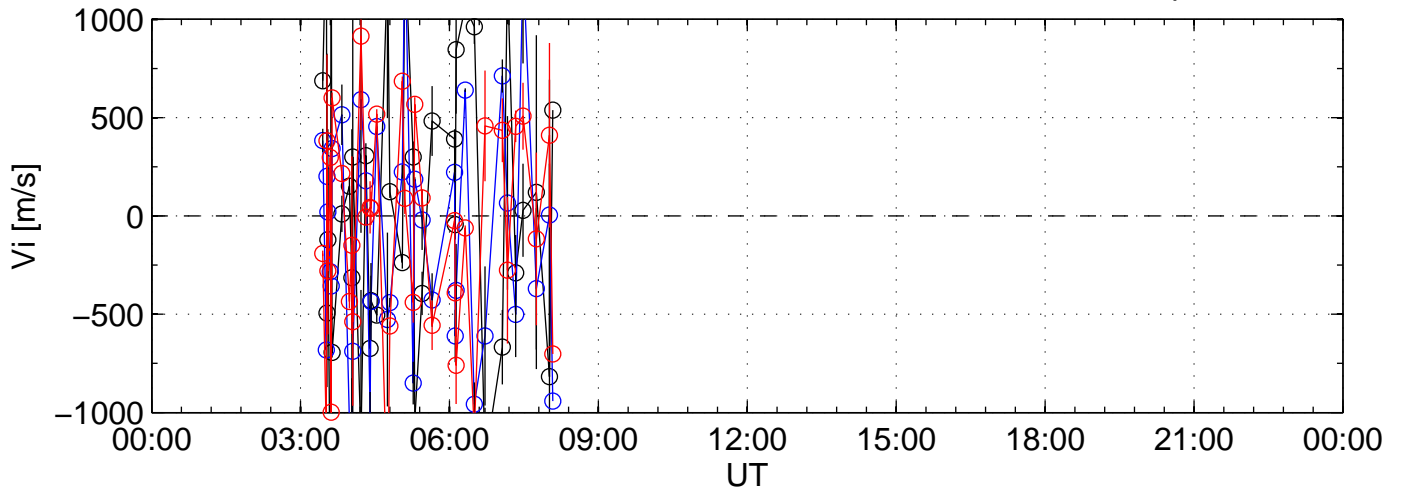

2014-01-10 kst mand 0060sec black:North, blue:East, red:Up

2014-01-10 kst mand 0060sec black:North, blue:East