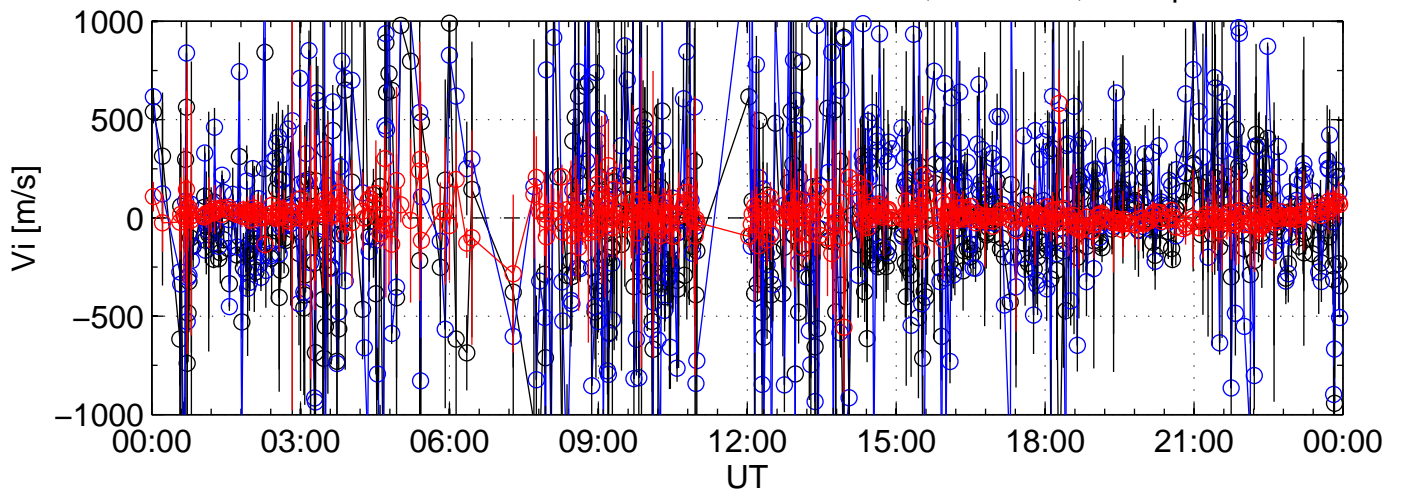

2014-01-21 kst mand 0060sec black:North, blue:East, red:Up

2014-01-21 kst mand 0060sec black:North, blue:East