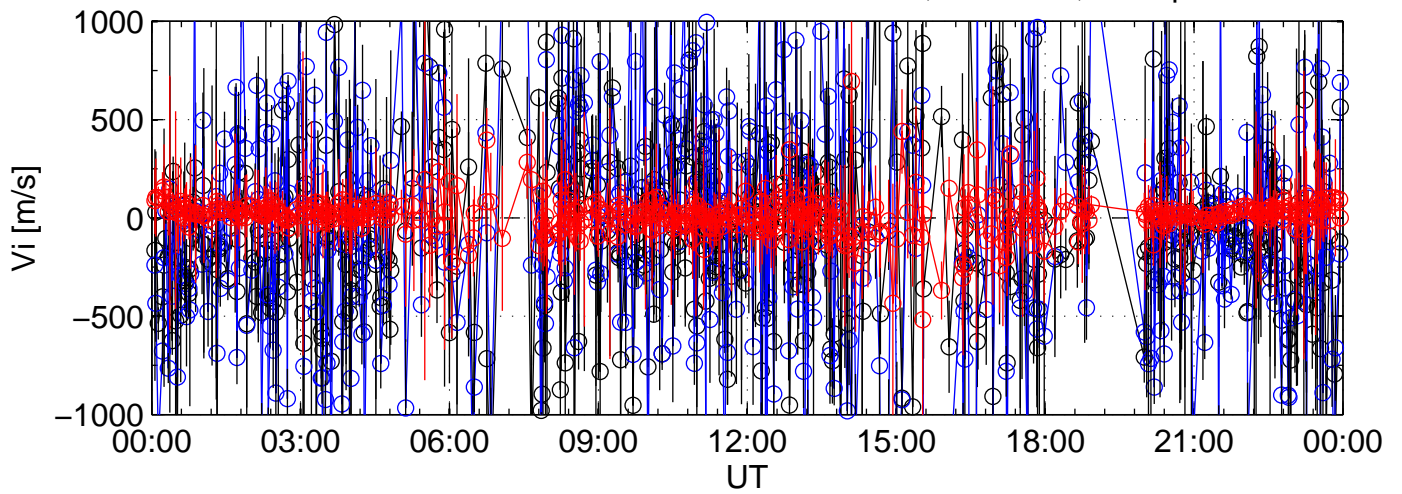

2014-01-22 kst mand 0060sec black:North, blue:East, red:Up

2014-01-22 kst mand 0060sec black:North, blue:East