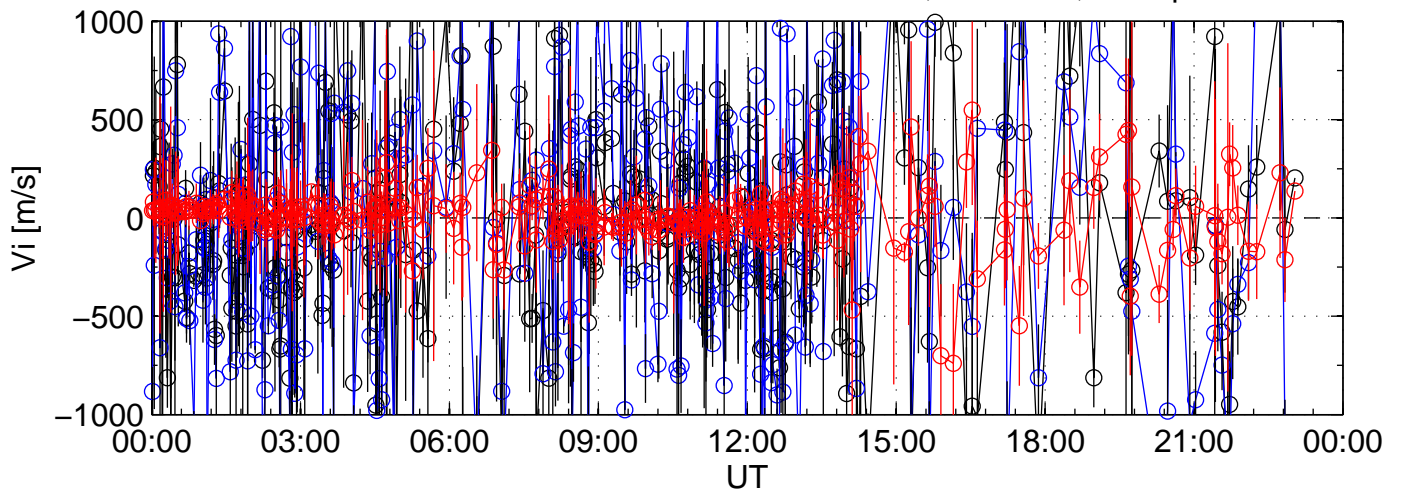

2014-01-24 kst mand 0060sec black:North, blue:East, red:Up

2014-01-24 kst mand 0060sec black:North, blue:East