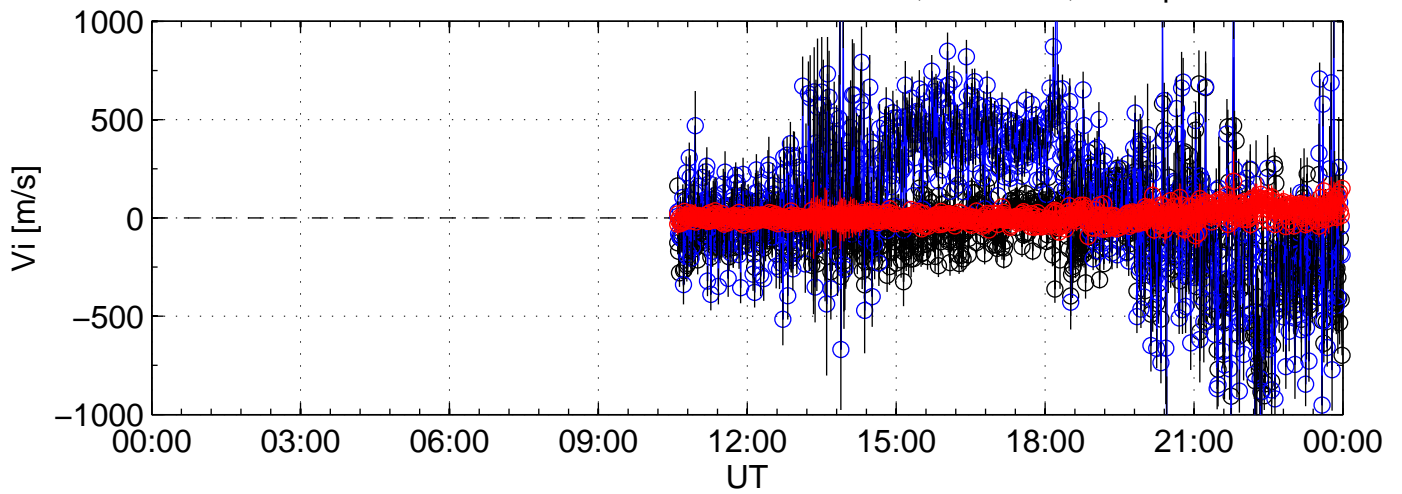

2014-04-03 kst beat 0060sec black:North, blue:East, red:Up

2014-04-03 kst beat 0060sec black:North, blue:East