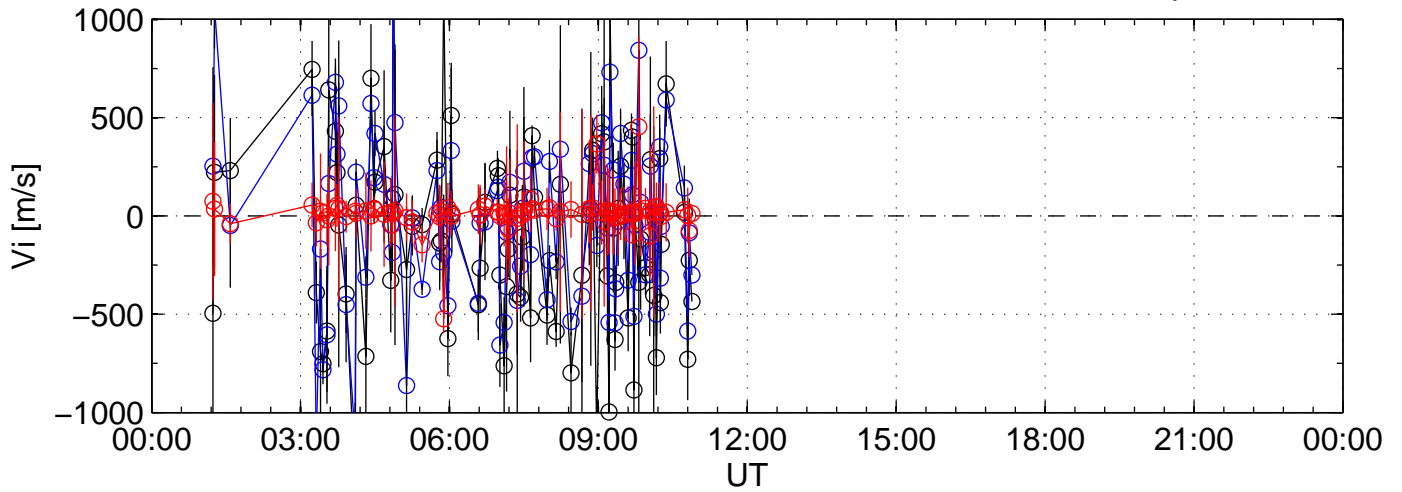

2014-07-23 kst mand 0060sec black:North, blue:East, red:Up

2014-07-23 kst mand 0060sec black:North, blue:East