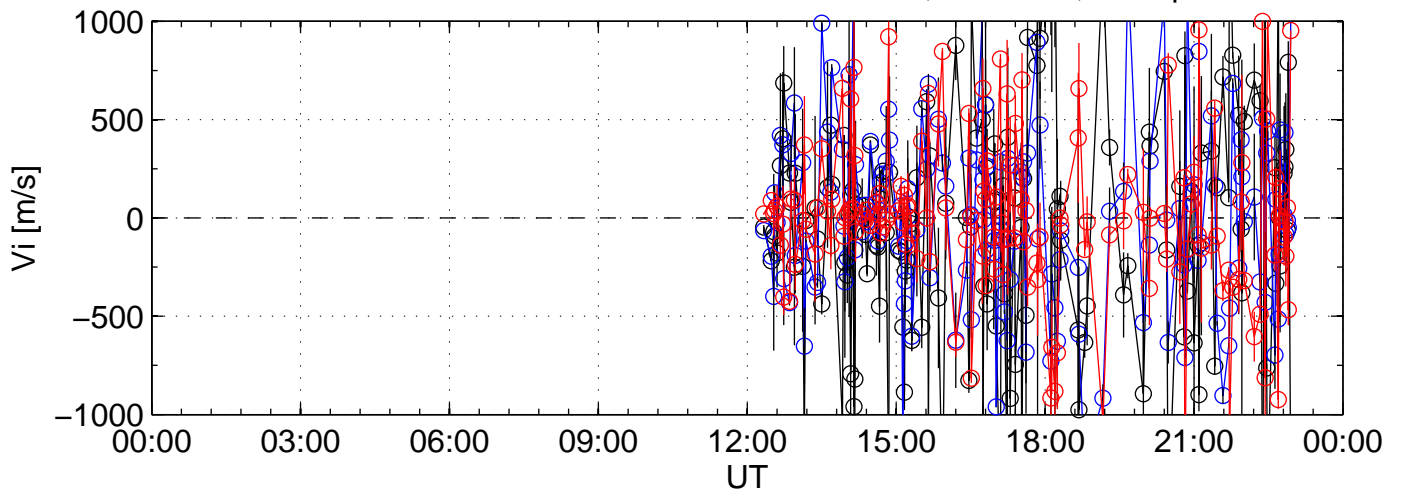

2015-07-17 kst mand 0060sec black:North, blue:East, red:Up

2015-07-17 kst mand 0060sec black:North, blue:East