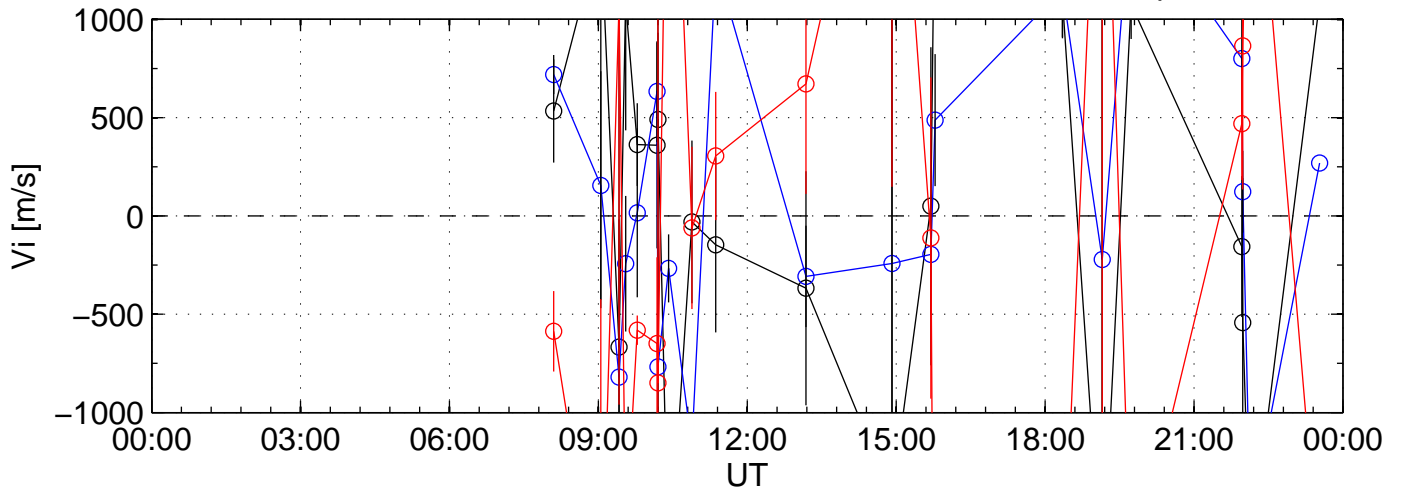

2016-11-28 kst bell 0060sec black:North, blue:East, red:Up

2016-11-28 kst bell 0060sec black:North, blue:East