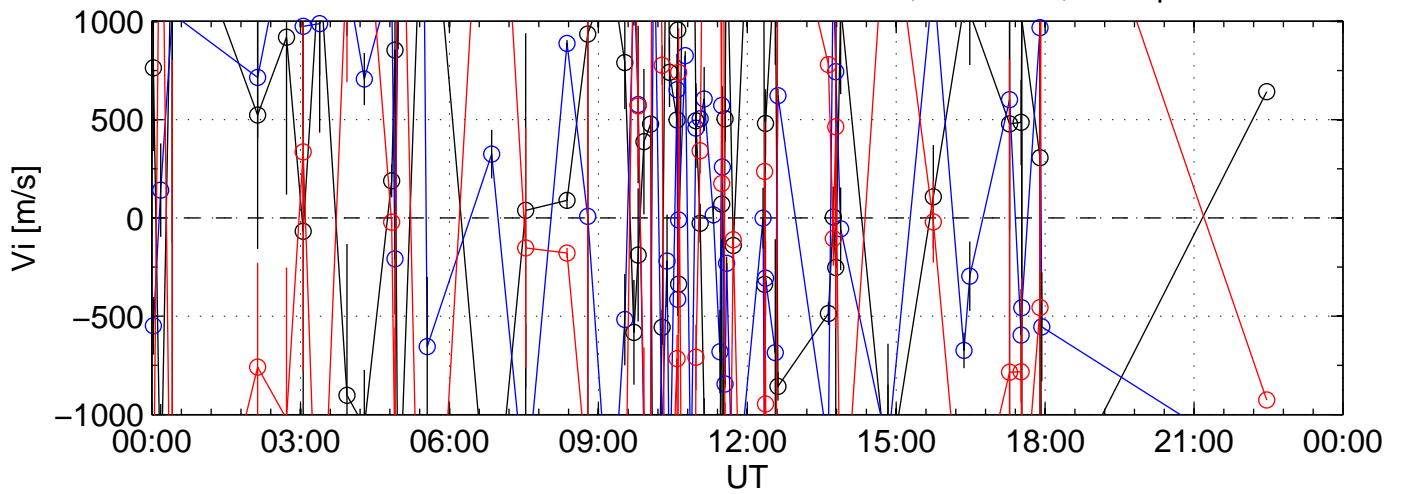

2016-11-29 kst bell 0060sec black:North, blue:East, red:Up

2016-11-29 kst bell 0060sec black:North, blue:East