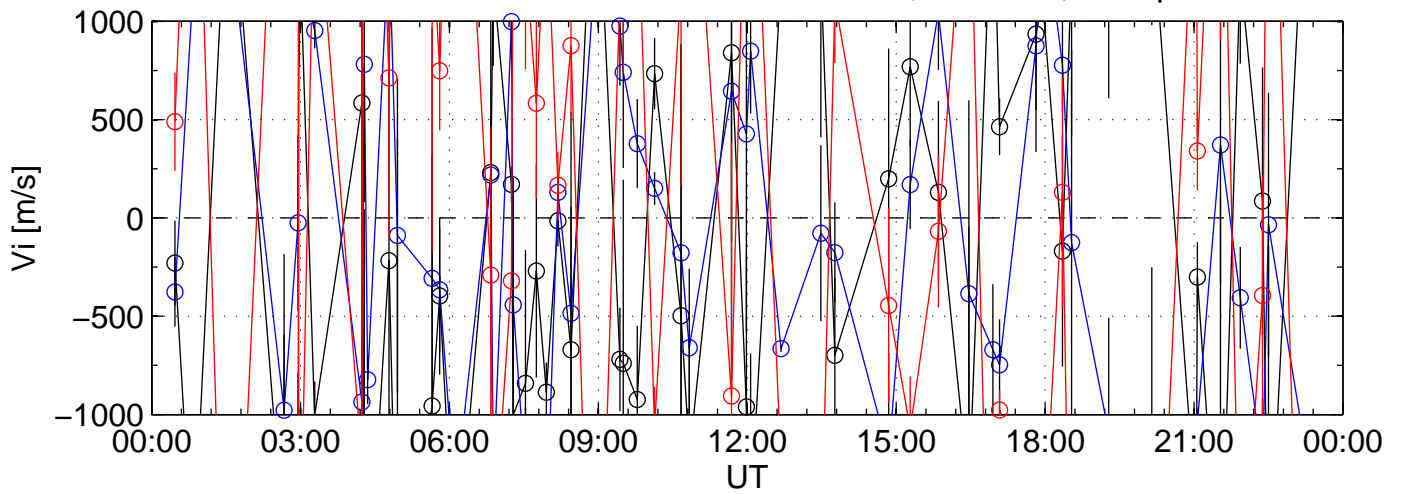

2017-01-03 kst bell 0060sec black:North, blue:East, red:Up

2017-01-03 kst bell 0060sec black:North, blue:East