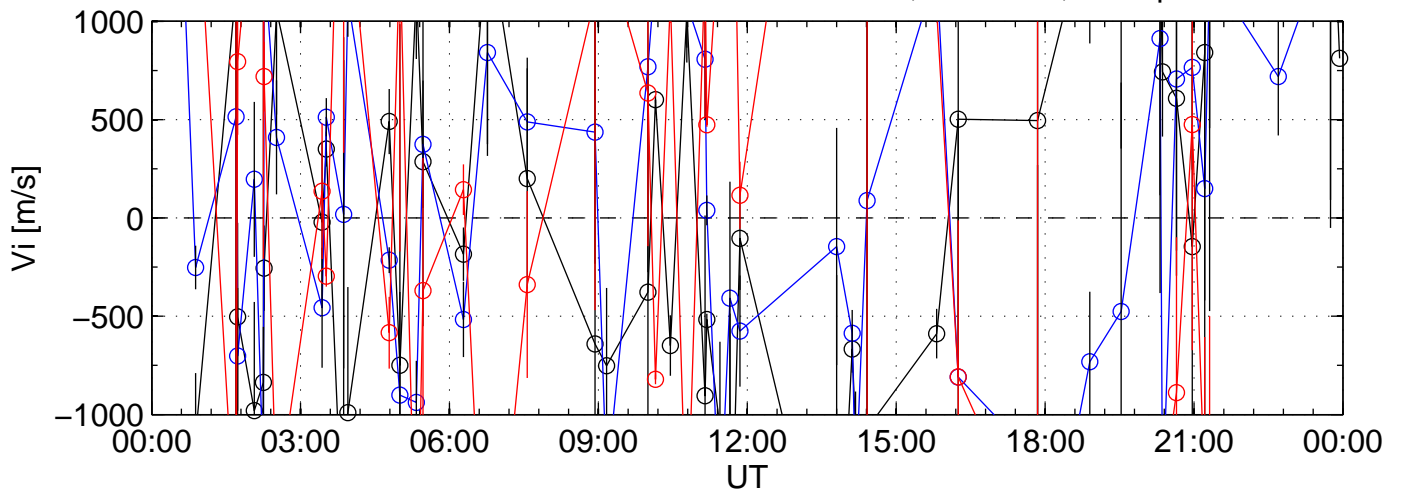

2017-01-26 kst bell 0060sec black:North, blue:East, red:Up

2017-01-26 kst bell 0060sec black:North, blue:East