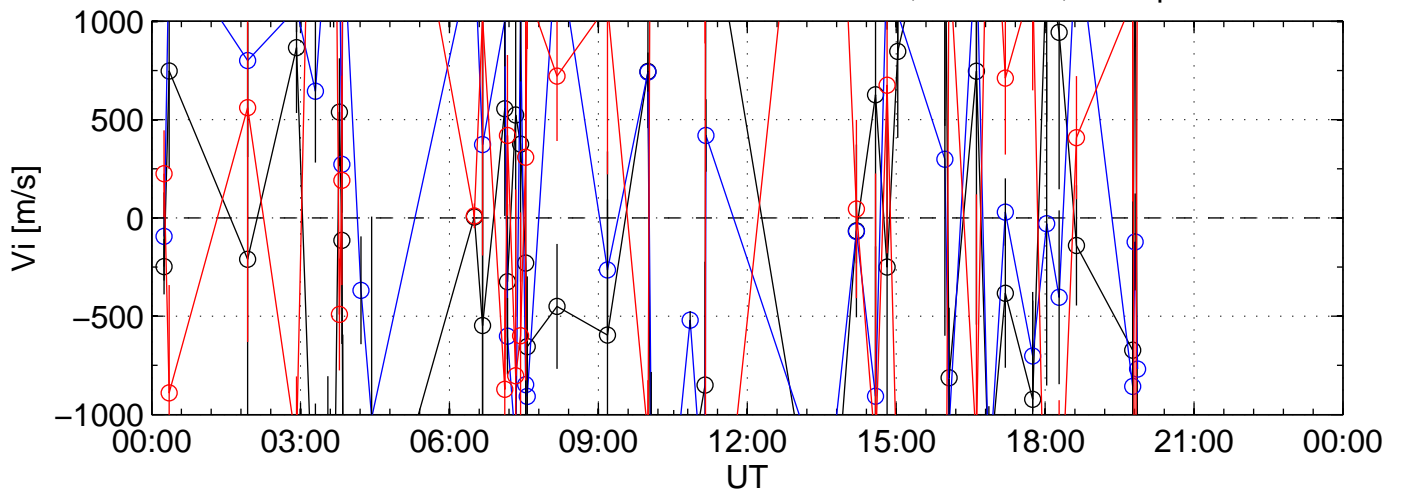

2017-12-20 kst bell 0060sec black:North, blue:East, red:Up

2017-12-20 kst bell 0060sec black:North, blue:East